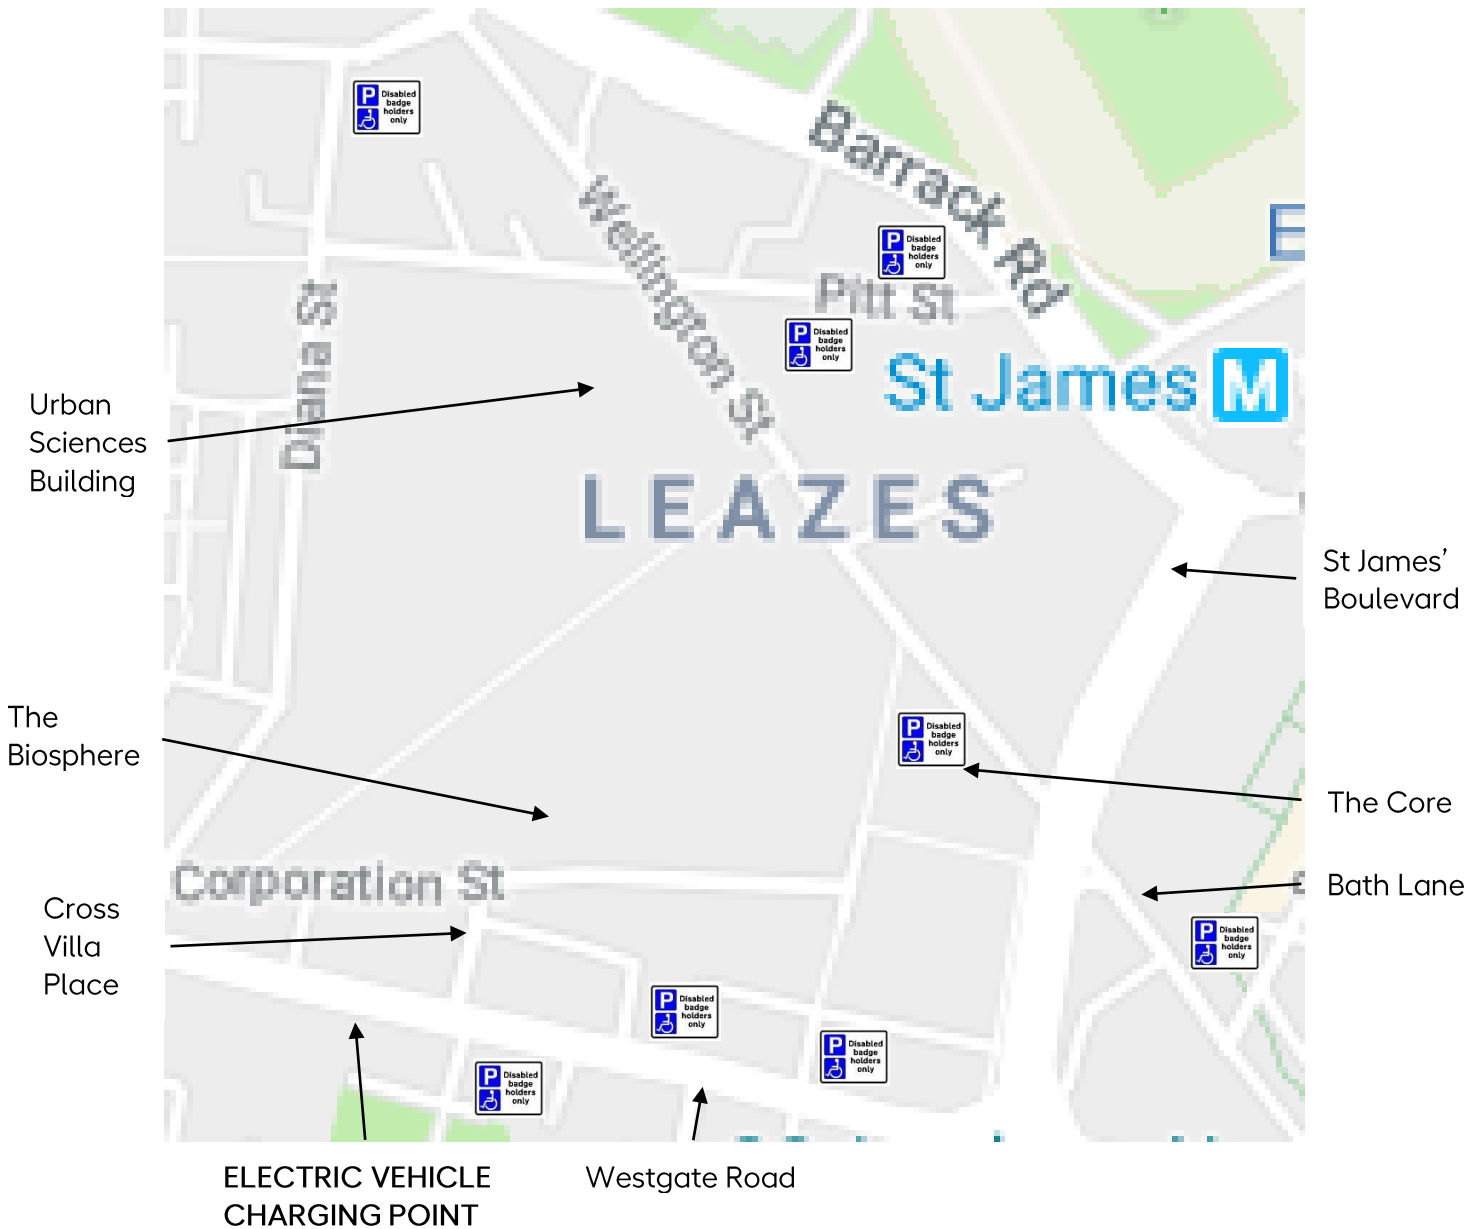

Disabled Badge Bays local to Newcastle Helix

There are eight disabled badge bays local to Newcastle Helix. The map highlights the approximate locations. Precise locations can be found below. Please also refer to the Nearby Car Parks document for information on disabled badge bay availability in city centre car parks.

Bath Lane/Wellington Street, NE4 5SQ - adjacent to The Core and opposite National Tyres.

Bath Lane, NE4 5SP – near junction with Stowell Street.

Pitt Street, NE4 5SJ – adjacent to Verde Student Accommodation.

Pitt Street, NE4 5SJ – adjacent to Derwent Student Accommodation.

Diana Street, NE4 6BQ – outside number 88.

Westgate Road, NE1 1SG – outside house 194.

Westgate Road, NE1 1SG – adjacent to Post Office.

Westgate Road, NE1 1SG – near the junction with Cross Villa Place.

Electric Vehicle Charging Point local to Newcastle Helix

Westgate Road, NE1 1SG – near the cross roads with St James' Boulevard.